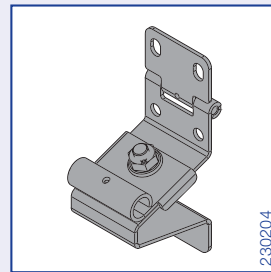

NEW!

Hardware components for 20 mm *italpannelli* panels

Bottom bracket

Side hinge

Intermediate hinge

Top roller carrier

Top roller

Roller