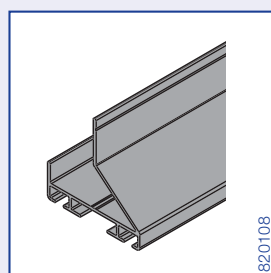

Top profile