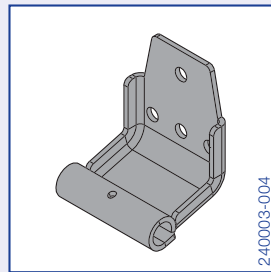

NEW!

Hardware components for 20 mm *italpannelli* panels

Bottom bracket

Side hinge

Intermediate hinge

Top roller carrier

Top roller

Roller