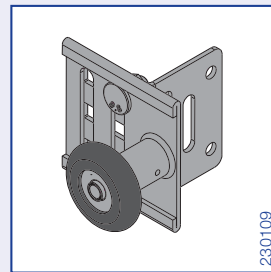

NEW!

Hardware components for 20 mm *italpannelli* panels

Bottom bracket

Side hinge

Intermediate hinge

Top roller carrier

Top roller

Roller